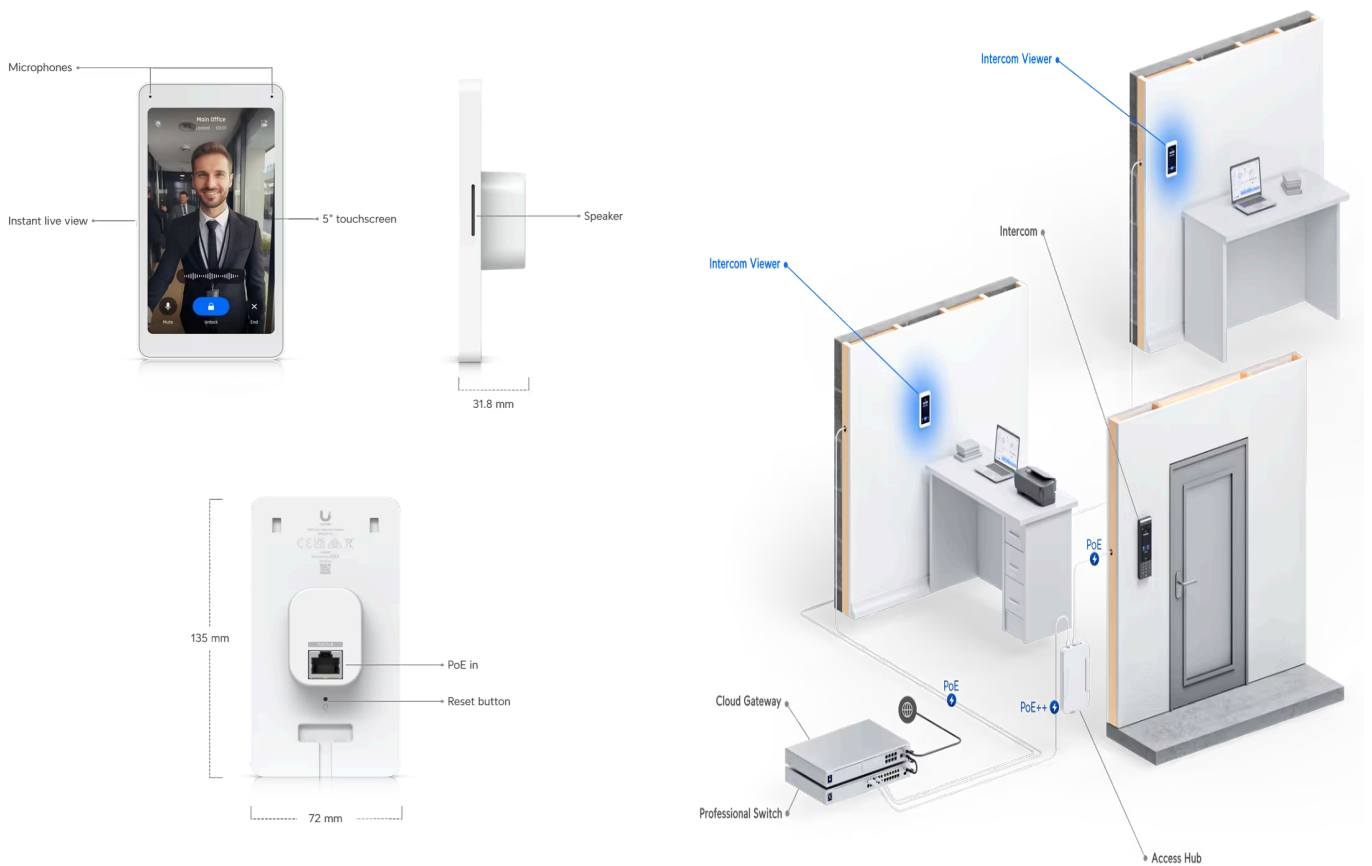

UniFi UISP Branding

Switching WiFi Camera Security Door Access CloudKeys & Gateways Power Tech New I

Door Access > [Intercom Viewer](#)

Datasheet

In The Box

Marketing Images

Installation Guide

Mechanical

Dimensions 135 x 72 x 31.8 mm (5.3 x 2.8 x 1.3")

Weight 168 g (5.9 oz)

Enclosure materials Glass, polycarbonate

Mount material Aluminum alloy

Mounting	Wall (Included) Gang box mount (Gang box not included)
-----------------	---

Hardware

Networking interface	(1) 10/100 Mbps RJ45 port
Management interface	Ethernet
Power method	PoE UL 294 Power-limited Class 2 PSU UL 60950-1/62368-1 LPS/PS2 PSU
Supported voltage range	44–57V DC
Max. power consumption	5W
Display	127 mm (5") diagonal
Resolution	720 x 1280 (9:16)
Display luminance	300 nits (typical)
Touch screen technology	Capacitive multi-touch
Screen orientation	Portrait
Microphone	Yes
Speaker	Yes
Button	Factory reset
Ambient operating temperature	0 to 40° C (32 to 104° F)
Operating environment	Indoor use only
Ambient operating humidity	5 to 95% noncondensing
Software information	The software version of a product can be checked at https://unifi.ui.com
UL 294 level	Destructive attack: Level I Line security: Level I Endurance: Level I Standby power: Level I
UL 294 statement	Compliance with IEEE 802.3 specifications was not verified as part of UL 294. The equipment is intended to comply with the section of the National Electrical Code, ANSI/NFPA 70, Article 725.121, Power Sources for Class 2 and Class 3 Circuits.

PoE cabling requirements

Cable 5e cabling is the minimum performance category recommended. The performance category utilized should match the transmission speed required at the installation site. The minimal conductor gauge permitted to connect between the PSE or power injector and the PD shall be 26 AWG (0.13 mm²) for patch cords; 24 AWG (0.21 mm²) for horizontal or riser cable.