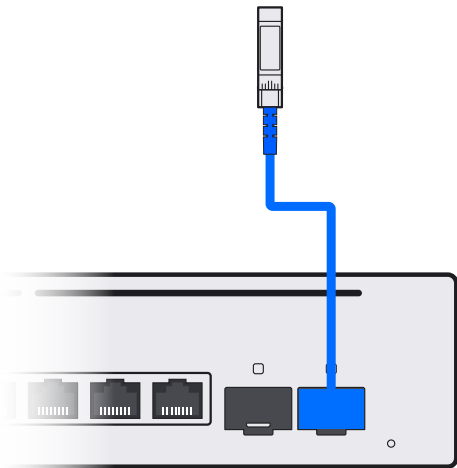

1x

6

A

10G

B

2.5G

Internet

UniFi Cloud Gateway