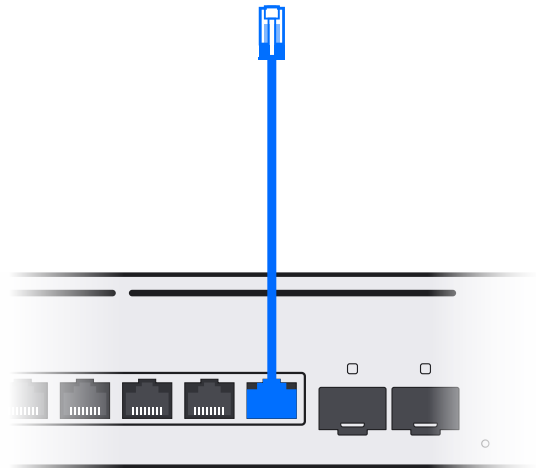

UniFi Cloud Gateway