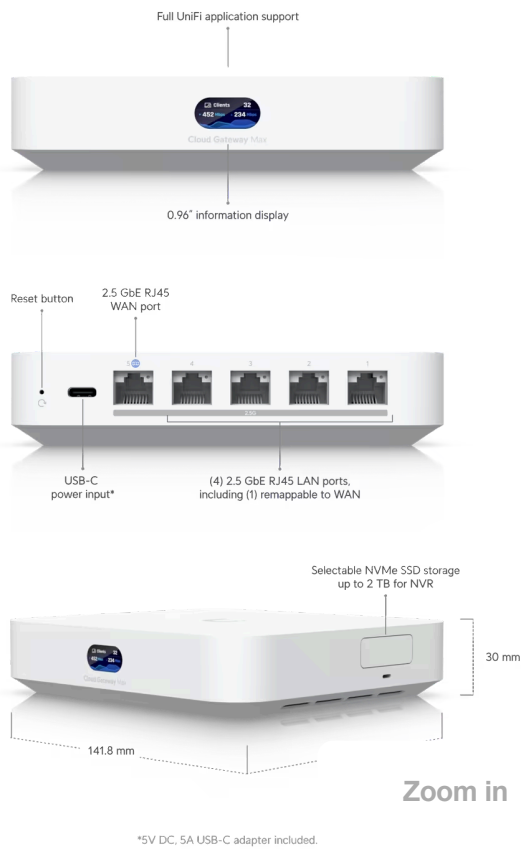

Datasheet

In The Box

Marketing Images

Installation Guide

Mechanical

Dimensions 141.8 x 127.6 x 30 mm (5.6 x 5 x 1.2")

Weight 519 g (1.1 lb)

Enclosure material Polycarbonate

Hardware

Processor	Quad-core ARM® Cortex®-A53 at 1.5 GHz
System memory	3 GB DDR4
On-board storage	512 GB NVMe SSD
Management interface	Ethernet Bluetooth
Networking interface	LAN: (4) 1/2.5 GbE RJ45 ports WAN: (1) 1/2.5 GbE RJ45 port
IDS/IPS throughput	1.5 Gbps* *Measured with iPerf3 on a DHCP network. Performance may be reduced with PPPoE depending on ISP implementation.
Power method	USB type C (5V DC/5A)
Supported voltage range	100–240V AC
Max. power consumption	16.1W
LCM display	0.96" status display
Button	Factory reset
Ambient operating temperature	-10 to 40° C (14 to 104° F)
Ambient operating humidity	5 to 95% noncondensing
Certifications	CE, FCC, IC