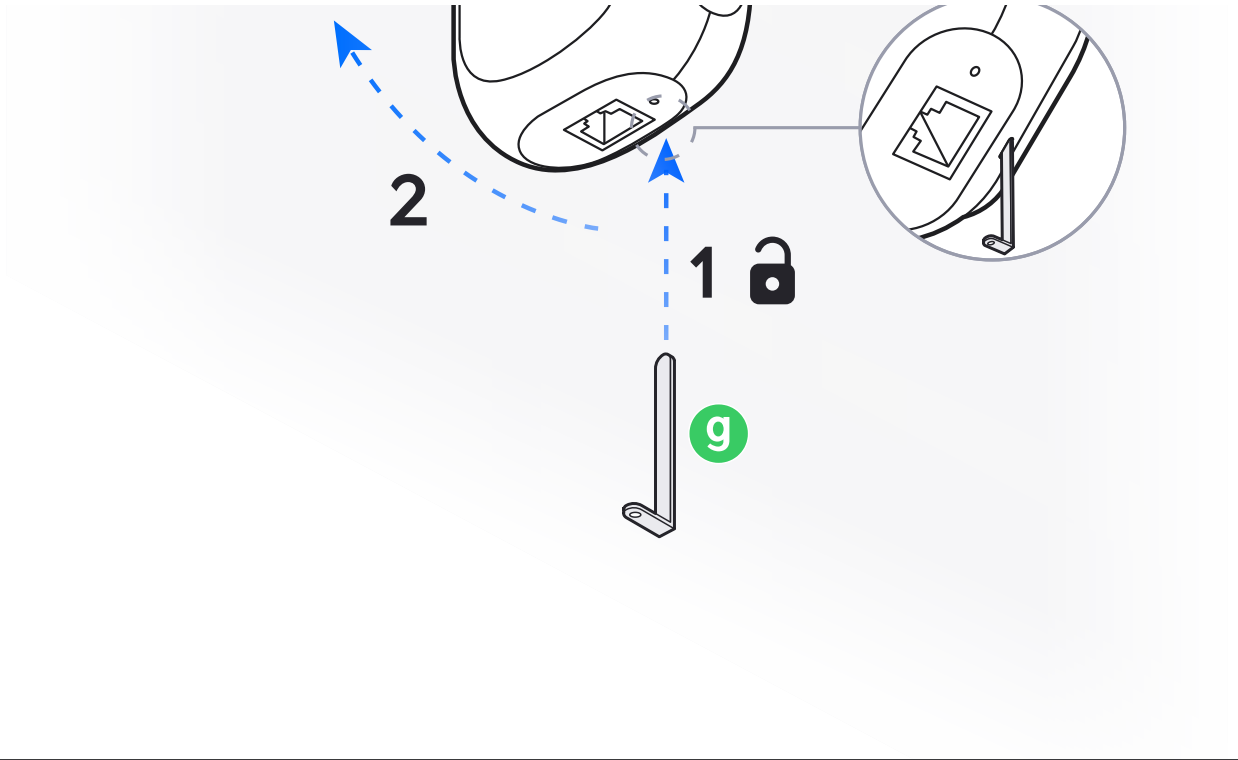

AI Theta Audio

[Buy >](#)

If you need further assistance, visit our [Help Center](#) or contact [Ubiquiti Support](#).