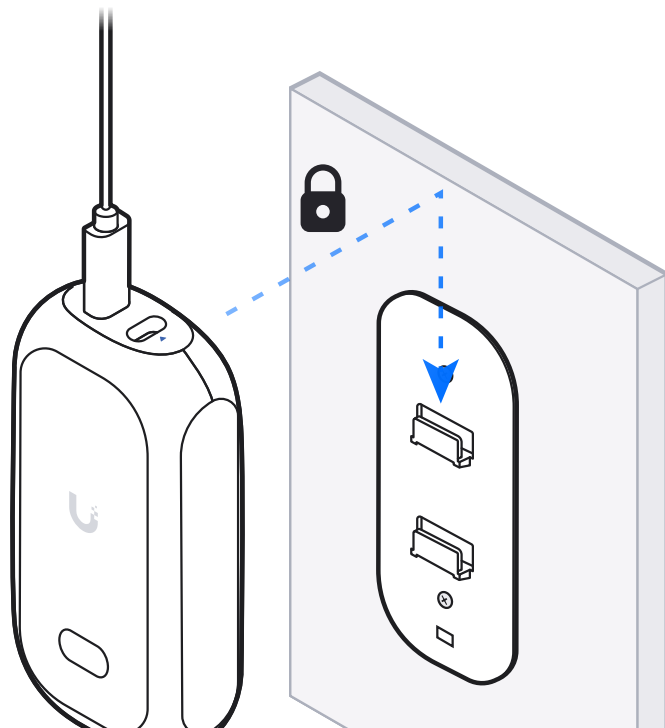

11

12

1x

13

Internet

**UniFi Gateway
Console**

Switching

PoE