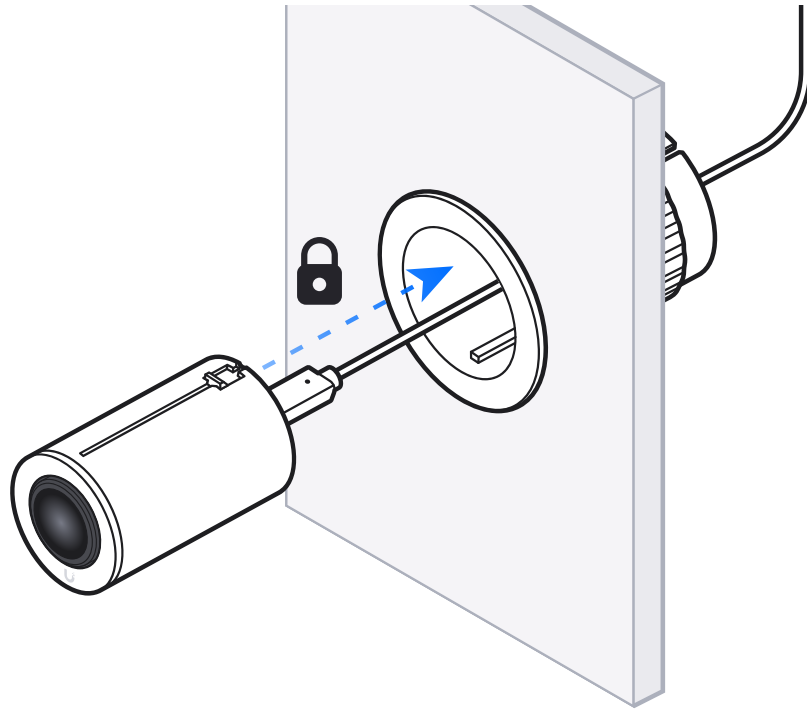

11

12

1x

13

Internet

**UniFi Gateway
Console**

Switching

PoE