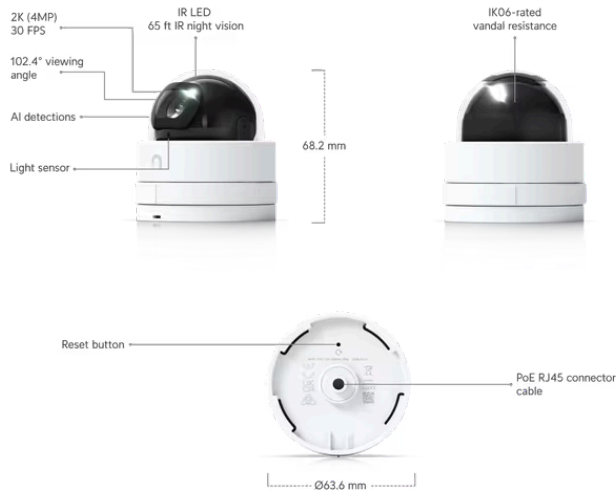

UniFi UISP Branding

Search UniFi products

Switching WiFi Camera Security Door Access CloudKeys & Gateways Power Tech Inte

Dome & Turret > G5 Dome Ultra

Datasheet

In The Box

Marketing Images

Installation Guide

## Mechanical

**Dimensions** Ø63.6 x 68.2 mm (Ø2.5 x 2.7")

**Weight** 175 g (6.2 oz)

**Enclosure material** Aluminum alloy, polycarbonate

**Mount material** Stainless steel

**Resistance** IK06

## Optics

**Sensor** 1/2.4" CMOS

**Lens** Fixed focal length

<b>View angle</b>	H: 102.4°, V: 54.9°, D: 120.6°
<b>Night mode</b>	Built-in IR LED illumination and IR cut filter
<b>IR distance</b>	20 m (65 ft)