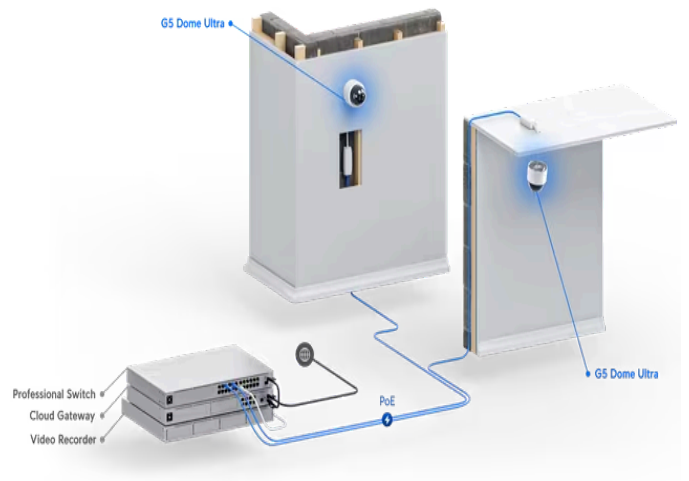

UniFi UISP Branding

Search UniFi products

Switching WiFi Camera Security Door Access CloudKeys & Gateways Power Tech Inte

Dome & Turret > G5 Dome Ultra

Datasheet

In The Box

Marketing Images

Installation Guide

## Mechanical

**Dimensions** Ø63.6 x 68.2 mm (Ø2.5 x 2.7")

**Weight** 175 g (6.2 oz)

**Enclosure material** Aluminum alloy, polycarbonate

**Mount material** Stainless steel

**Resistance** IK06